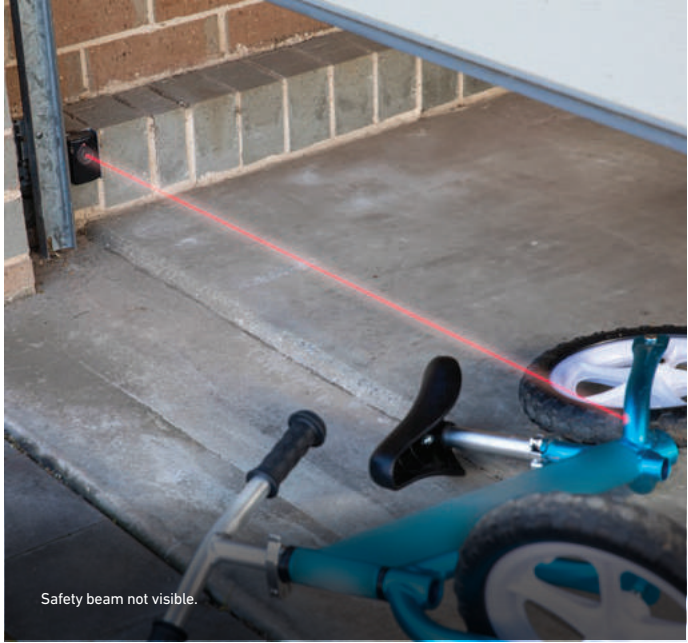

BATTERY BACKUP

M-BBU24V

- Get in and out when the power is out with Battery Backup*.
- Keep your opener operating and your garage accessible at all times.
- Battery Backup powers the garage door opener (and safety features) as if the power was still on.

THE PROTECTOR SYSTEM™

774ANZ

- The Protector System (Safety IR Beams) reliably stops closing when the beam is obstructed or broken. This safety feature can prevent injury or damage to your vehicle, person or pet.
- Compatible with most Merlin garage door openers sold in Australia and New Zealand.

* Battery Backup is compatible with Commander Extreme, Commander Elite and SilentDrive Elite models. Included with Commander Ultimate.