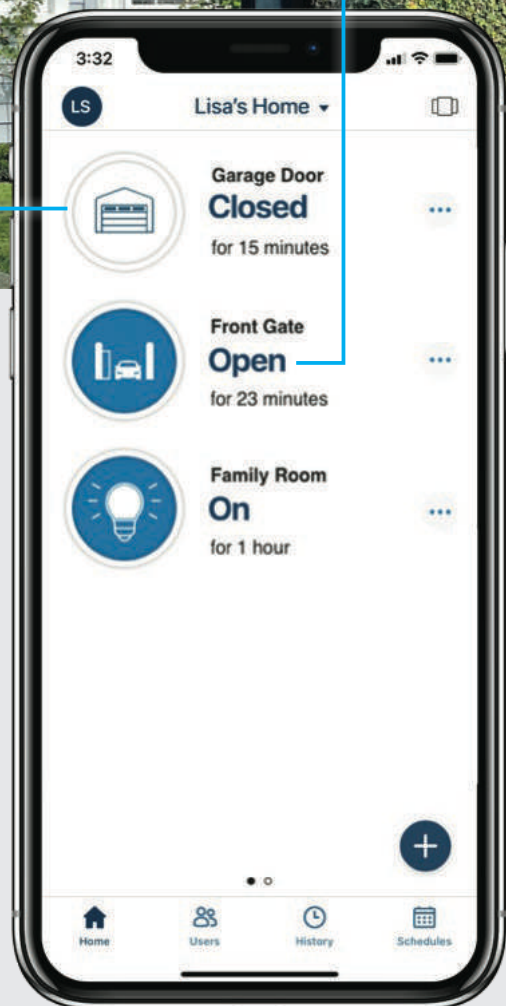

**FOUR BUTTON  
REMOTE CONTROL**  
E970M

**WATER RESISTANT<sup>2</sup> FOUR BUTTON  
REMOTE CONTROL WITH CARABINER**  
E980M

**FOUR BUTTON CAR VISOR  
REMOTE CONTROL**  
E964M

**FOUR BUTTON WIRELESS WALL  
MOUNT REMOTE CONTROL**  
E148M

# Smart home technology