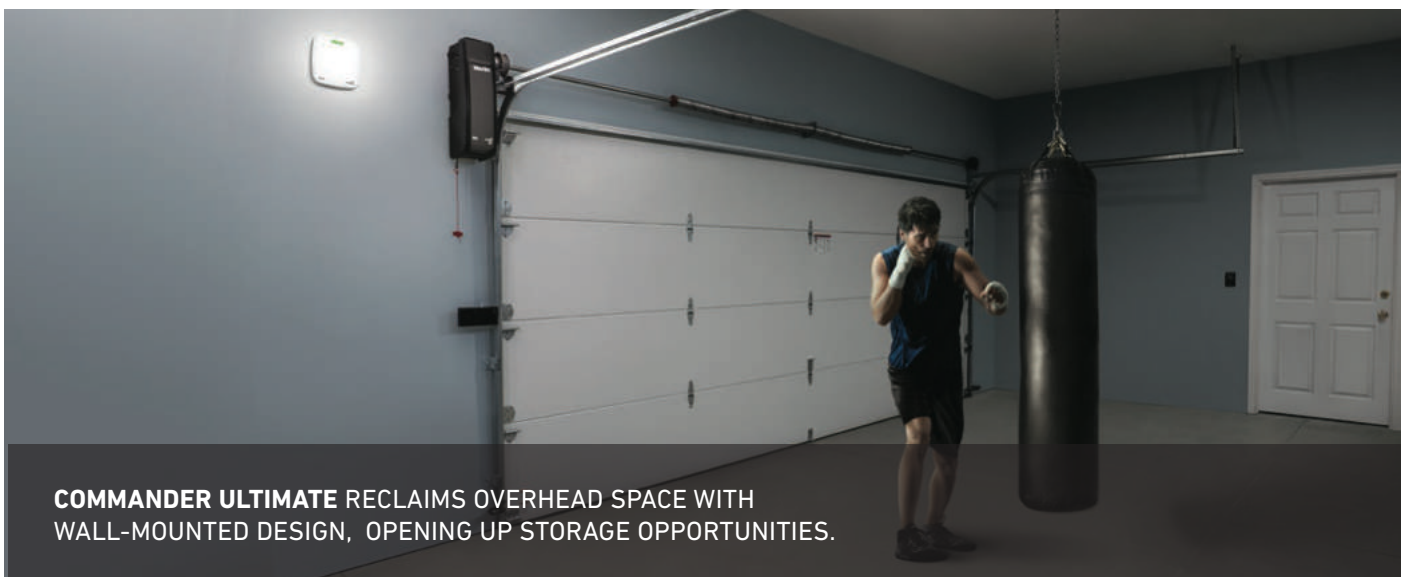

COMMANDER ULTIMATE RECLAIMS OVERHEAD SPACE WITH WALL-MOUNTED DESIGN, OPENING UP STORAGE OPPORTUNITIES.

* 350kg door rating is based on having installation of Safety IR Beams, slow speed in open and close & installation of the extruded aluminium rails.
† Units may be supplied with 2 x E960M Premium remotes.