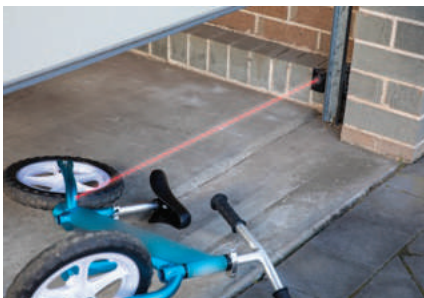

Contents

Our access solutions & safety – page 4