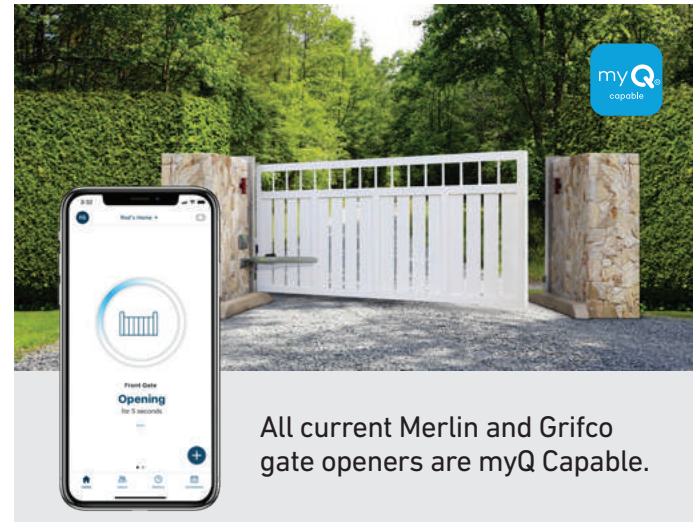

## The myQ App

With myQ® smart home technology, you'll always know what's going on at home, even while you're away.

**Real-Time Notifications**  
Get real-time notifications anytime your garage door and gate opens or closes.

**Shared Access**  
Securely share limited access via myQ Guest to your home with up to five users you know and trust.

**24/7 Remote Access**  
Let a contractor, house cleaner or family member into your home any time.

**Daily Schedules**  
Create schedules to close your garage door, gate, or turn your myQ lights on/off at specific days and times.

**Automatic Safety Reversal Function**  
Your garage door or gate will stop and reverse automatically if there is obstruction in the way with The Protector System™ (Safety IR Beams).